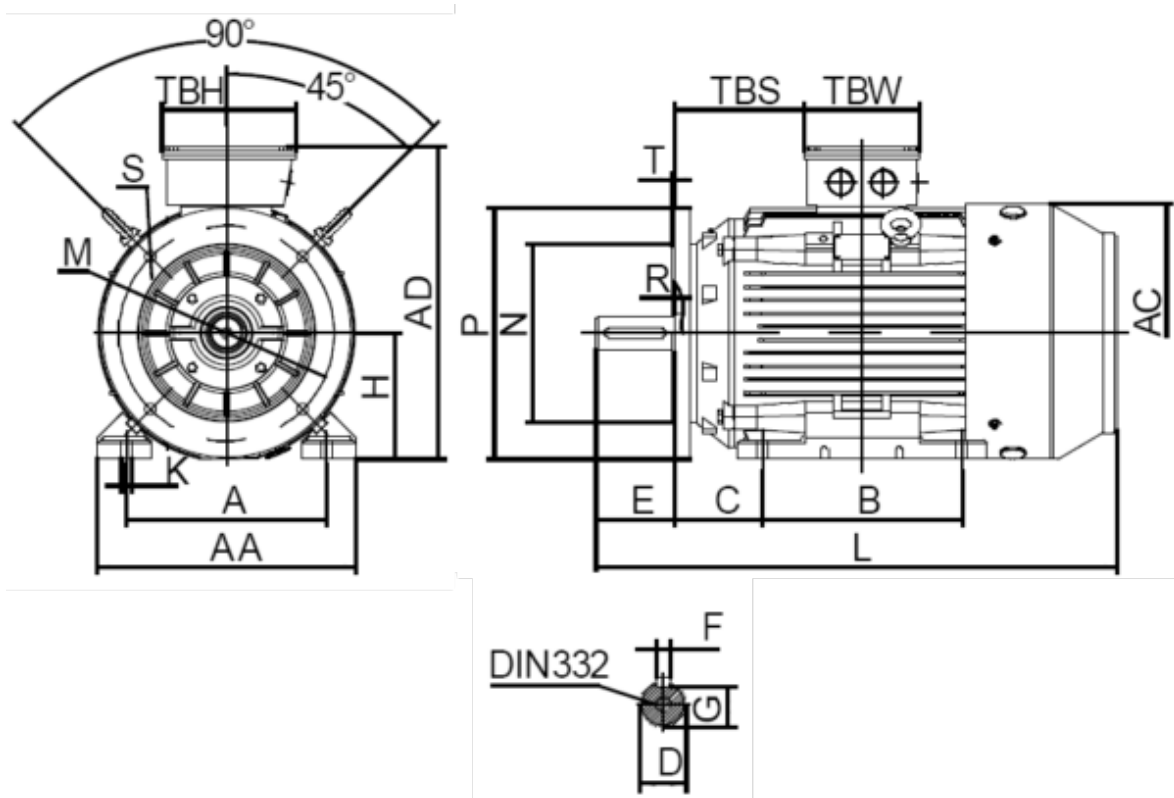

Data Sheet

Article number: 250300550427

Description: Kleedrive T3C 132S-4 5.5KW 1400 rpm
3x400/690V 50HZ IP55 B35 Eff=89,6%

Measures

A = 216	F = 10	TBW = 134
AA = 263	G = 33	
AC = Ø259	H = 132	
AD = 332	HD = 200	
B = 140	K = Ø12	
C = 89	L = 467	
D = Ø38	TBH = 134	
E = 80	TBS = 61.5	